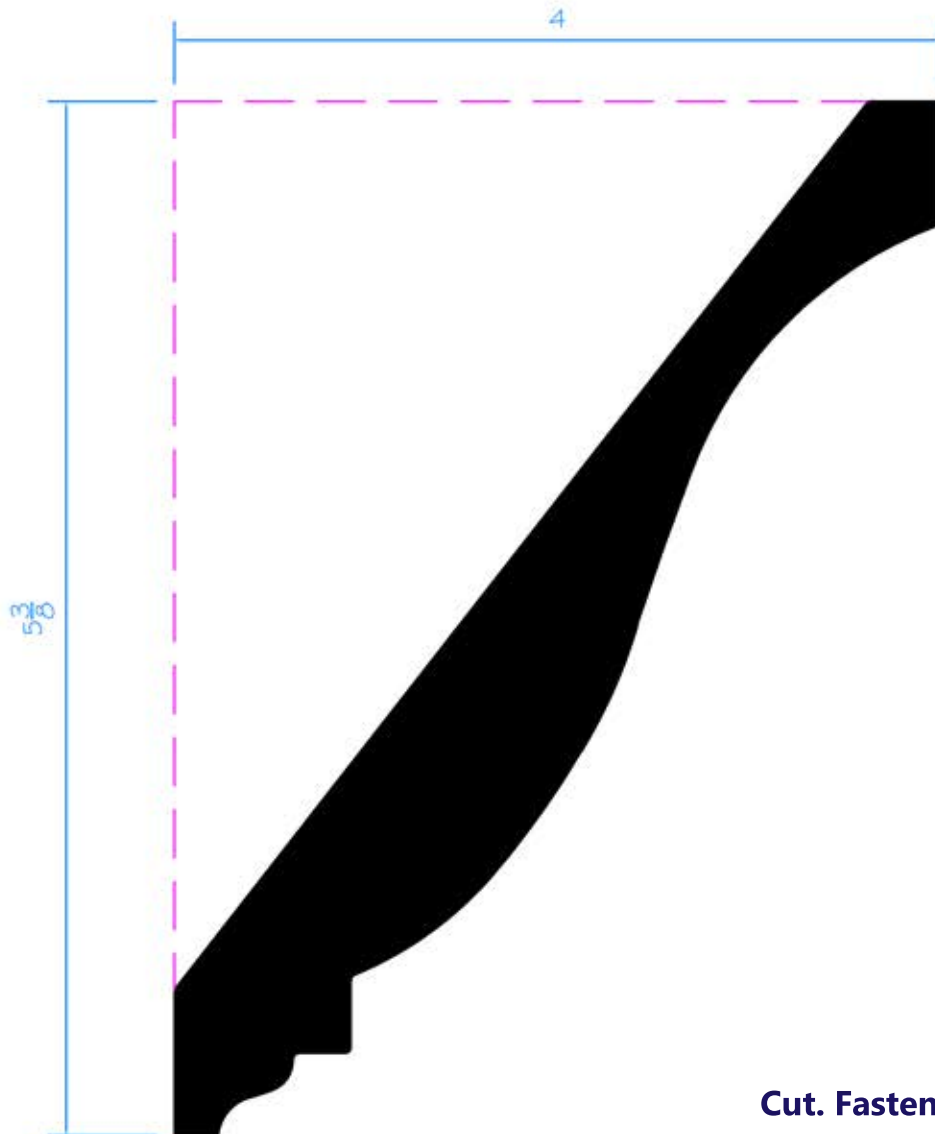

DMA
DURATION[®]
MOULDING & MILLWORK

DSC-648- 16 ft
15/16" x 6-11/16"

Cut. Fasten. Paint. Admire.

DURATIONMillwork.com

888-388-7852

info@durationmillwork.com