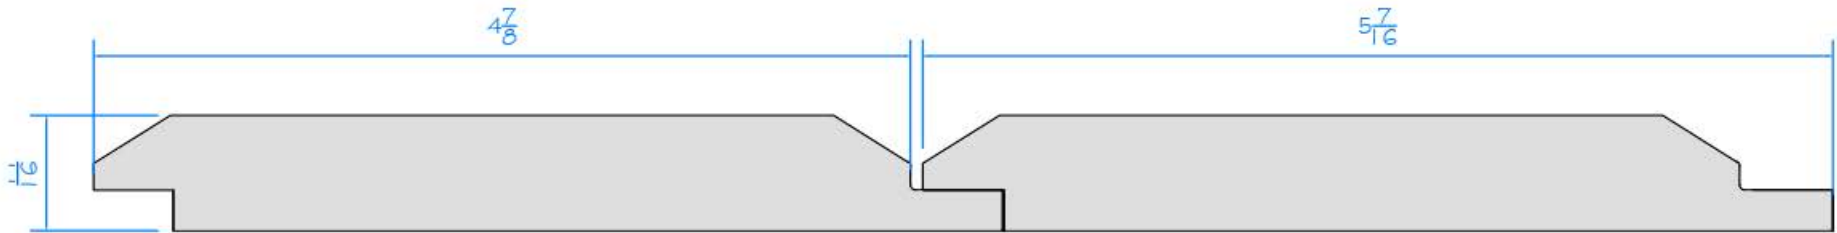

Cut. Fasten. Paint. Admire.

DSC-285V - 16 ft
 1 1/16" x Varied Widths

Nominal Size	Actual Thickness	Actual Width	Reveal
1 x 4	1 1/16"	3-7/16"	2-15/16"
1 x 6	1 1/16"	5-7/16"	4-15/16"
1 x 8	1 1/16"	7-3/16"	6-11/16"
1 x 10	1 1/16"	9-3/16"	8-11/16"
1 x 12	1 1/16"	11-3/16"	10-11/16"

All Dimensions are +/- .03125

DSC-285V can be produced to desired width.
 Reveal will be 1/2" less than actual overall width.
 Table shows nominal size dimensions.