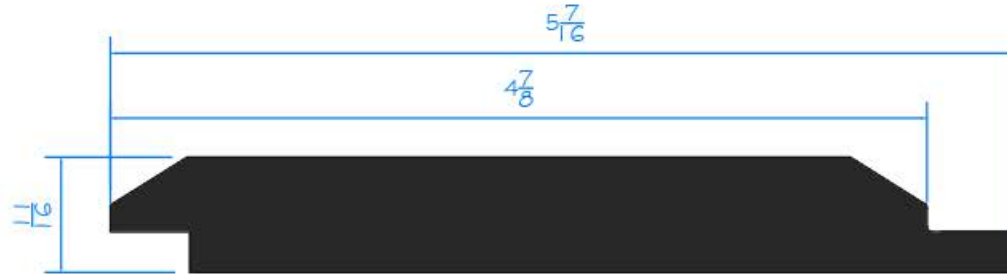

Cut. Fasten. Paint. Admire.

DSC-285V - 16 ft
 1 1/16" x Varied Widths

Nominal Size	Actual Thickness	Actual Width	Reveal
1 x 4	1 1/16"	3-7/16"	2-15/16"
1 x 6	1 1/16"	5-7/16"	4-15/16"
1 x 8	1 1/16"	7-3/16"	6-11/16"
1 x 10	1 1/16"	9-3/16"	8-11/16"
1 x 12	1 1/16"	11-3/16"	10-11/16"

All Dimensions are +/- .03125

DSC-285V can be produced to desired width.
 Reveal will be 1/2" less than actual overall width.
 Table shows nominal size dimensions.