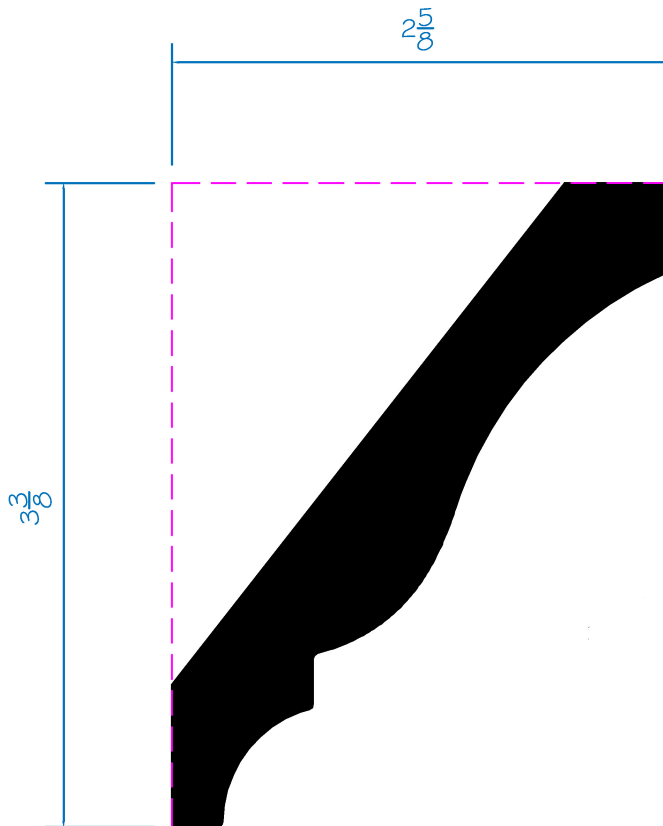

**DM**  
**DURATION**<sup>®</sup>  
MOULDING & MILLWORK

DSC-079 - 16 ft  
1 1/16" x 4-1/4"

**Cut. Fasten. Paint. Admire.**

DURATIONMillwork.com  
888-388-7852  
info@durationmillwork.com