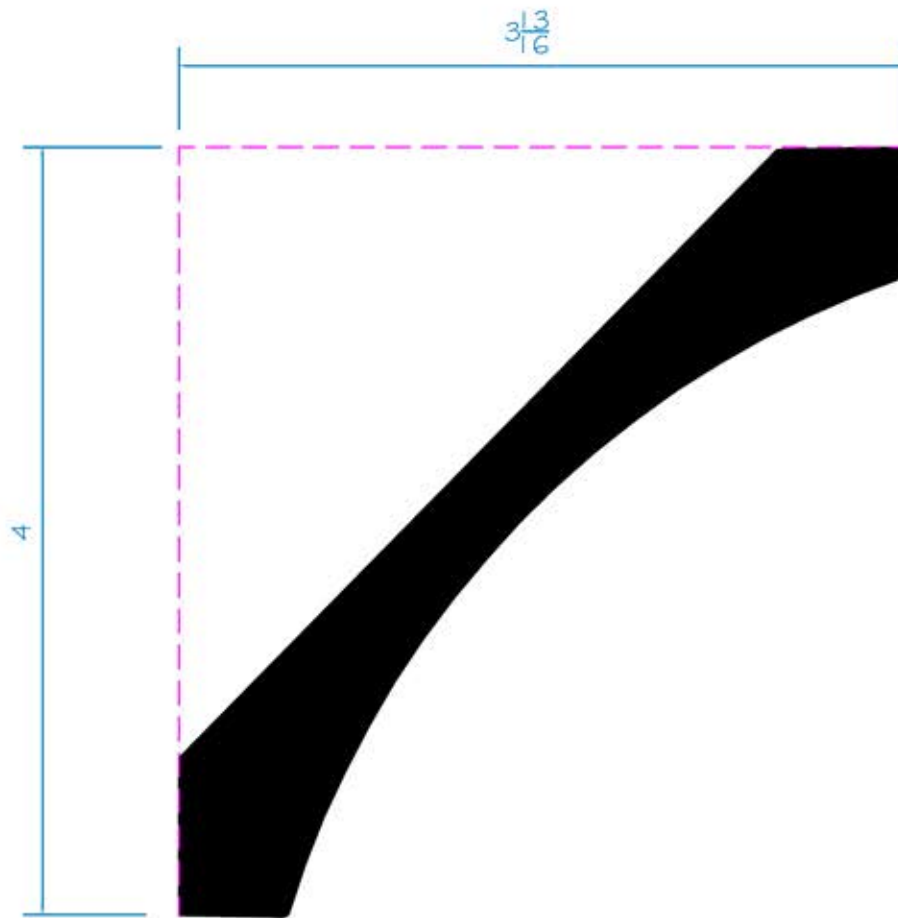

DM
DURATION[®]
MOULDING & MILLWORK

DSC-305 - 16 ft
15/16" x 5-7/16"

Cut. Fasten. Paint. Admire.

DURATIONMillwork.com
888-388-7852
info@durationmillwork.com