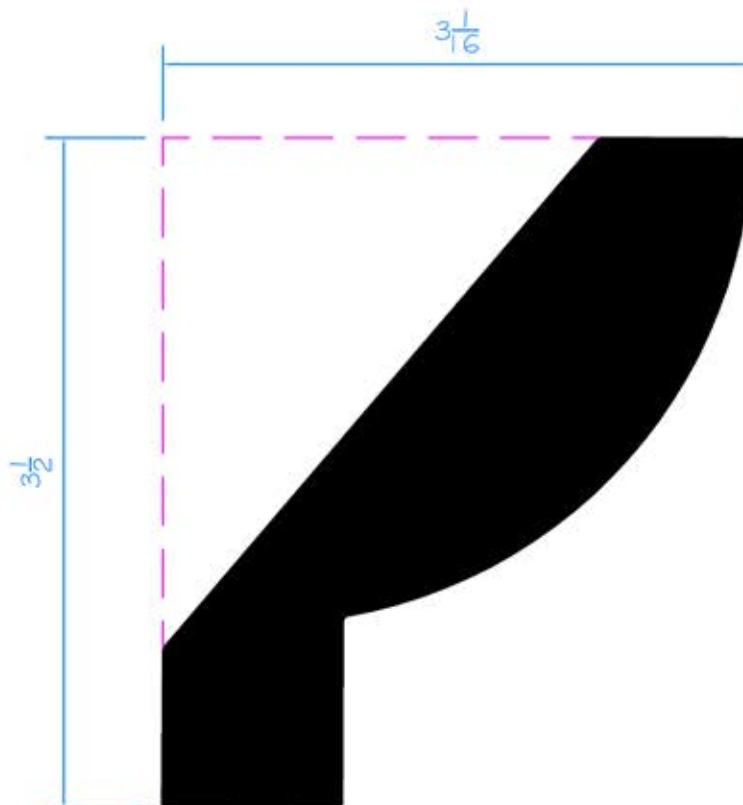

DMA
DURATION[®]
MOULDING & MILLWORK

DSC-638- 16 ft
1-1/4" x 4-5/8"

Cut. Fasten. Paint. Admire.

DURATIONMillwork.com
888-388-7852
info@durationmillwork.com