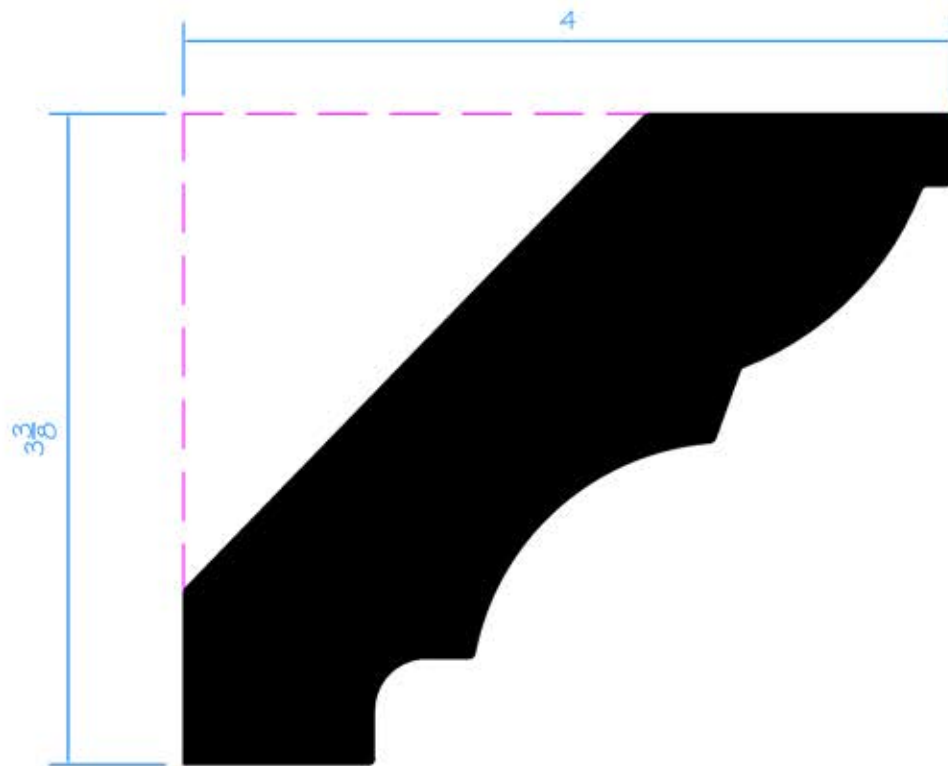

**DM**  
**DURATION**<sup>®</sup>  
MOULDING & MILLWORK

DSC-656- 16 ft  
1-7/16" x 5-1/4"

**Cut. Fasten. Paint. Admire.**

[DURATIONMillwork.com](http://DURATIONMillwork.com)

888-388-7852

[info@durationmillwork.com](mailto:info@durationmillwork.com)