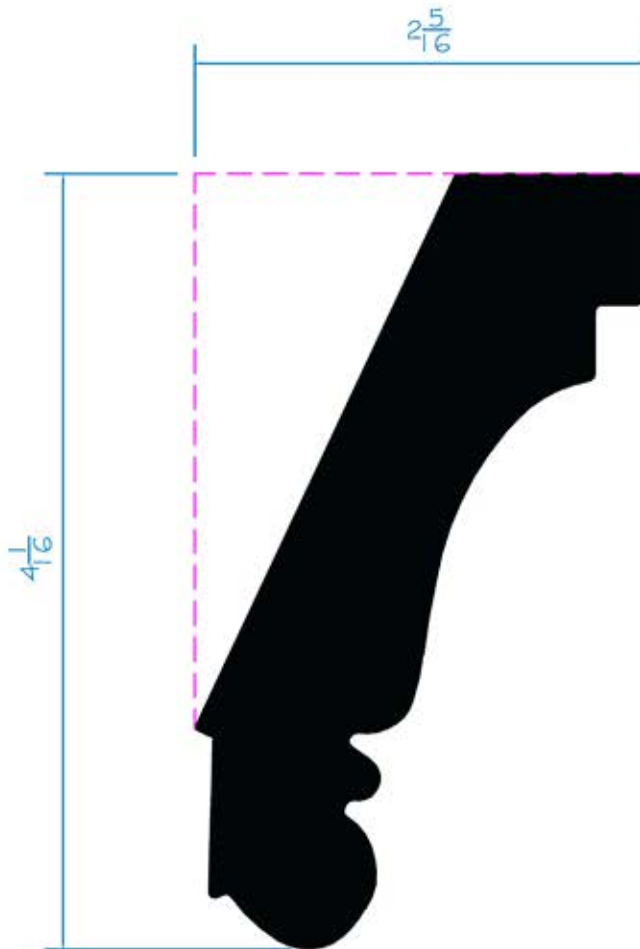

DM
DURATION[®]
MOULDING & MILLWORK

DSC-288 - 16 ft
1-3/16" x 4-7/16"

Cut. Fasten. Paint. Admire.

DURATIONMillwork.com
888-388-7852
info@durationmillwork.com