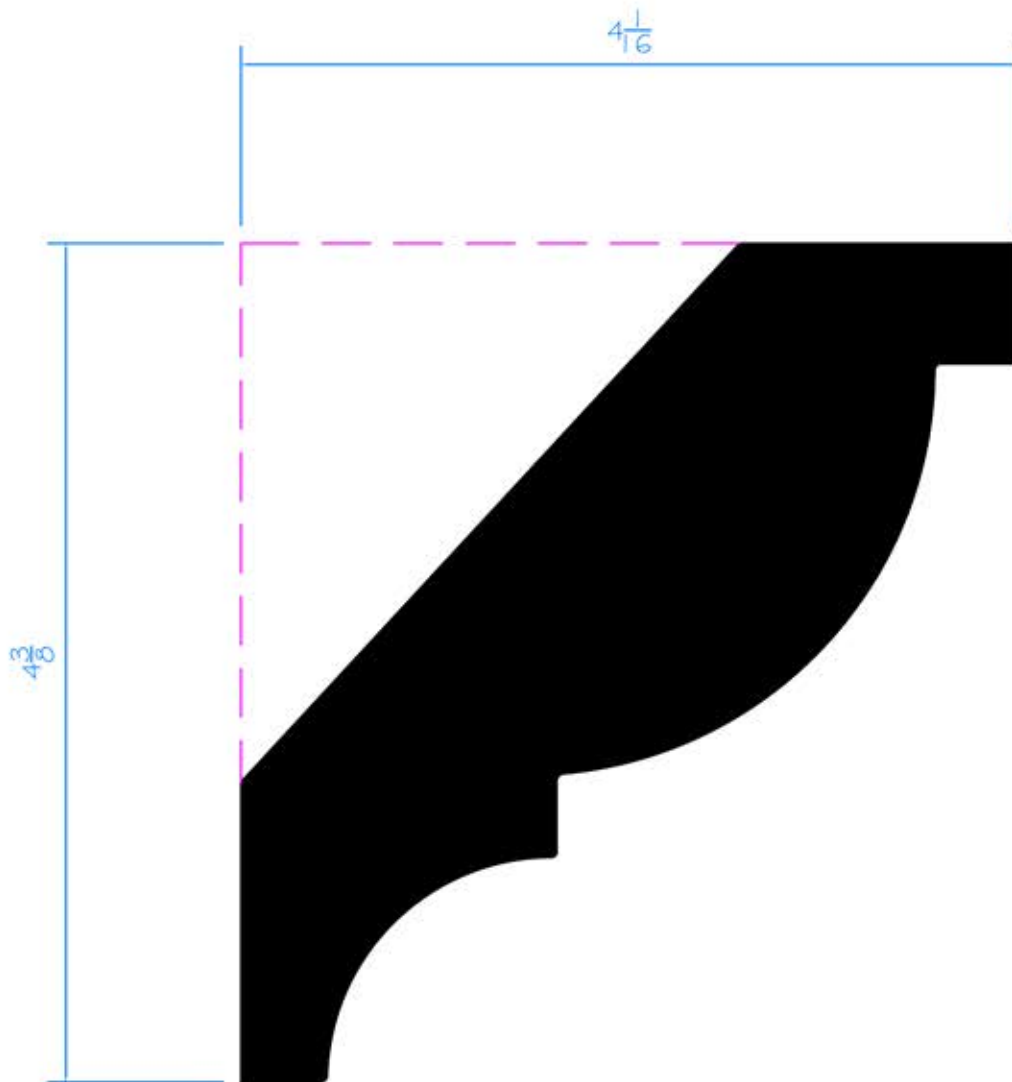

DSC-655- 16 ft
1-3/4" x 5-15/16"

Cut. Fasten. Paint. Admire.

DURATIONMillwork.com
888-388-7852
info@durationmillwork.com