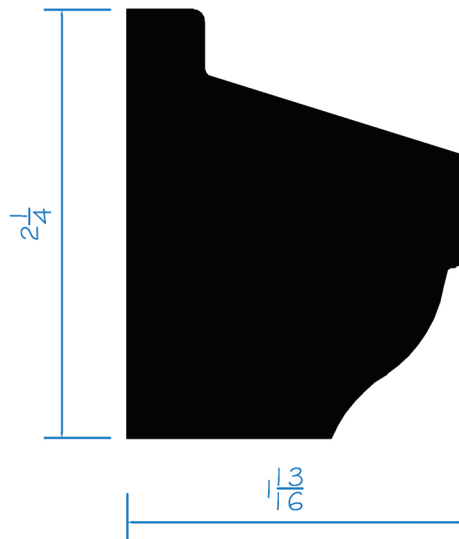

DM
DM
DURATION[®]
MOULDING & MILLWORK

DSC-186 - 16 ft
1-13/16" x 2-1/4"

Cut. Fasten. Paint. Admire.

DURATIONMillwork.com
888-388-7852
info@durationmillwork.com