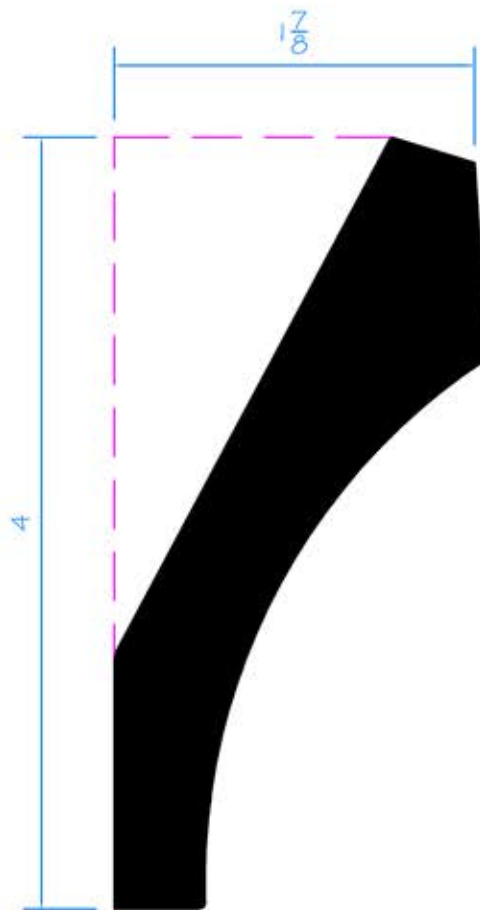

DM
DURATION[®]
MOULDING & MILLWORK

DSC-659- 16 ft
1-1/8" x 4-5/16"

Cut. Fasten. Paint. Admire.

DURATIONMillwork.com
888-388-7852
info@durationmillwork.com