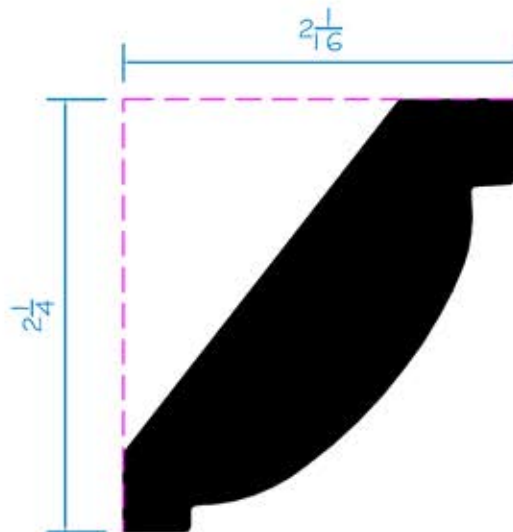

DM
DM
DURATION®
MOULDING & MILLWORK

DSC-163 - 16 ft
7/8" x 3-1/16"

Cut. Fasten. Paint. Admire.

DURATIONMillwork.com
888-388-7852
info@durationmillwork.com