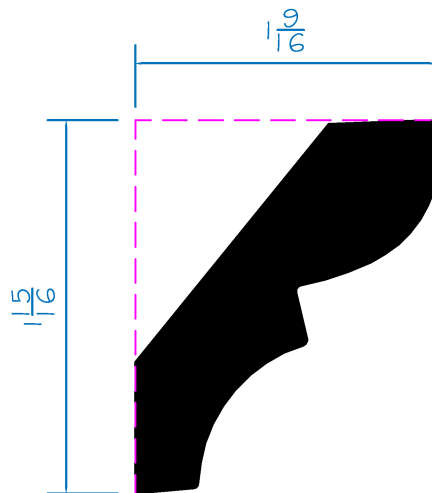

DM
DURATION[®]
MOULDING & MILLWORK

DSC-015 - 16 ft
1 1/16" x 2-1/2"

Cut. Fasten. Paint. Admire.

DURATIONMillwork.com
888-388-7852
info@durationmillwork.com