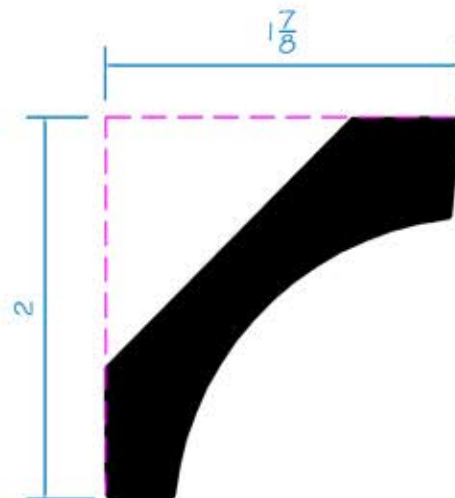

DM
DURATION[®]
MOULDING & MILLWORK

DSC-005 - 16 ft
23/32" x 2-11/16"

Cut. Fasten. Paint. Admire.

DURATIONMillwork.com
888-388-7852
info@durationmillwork.com