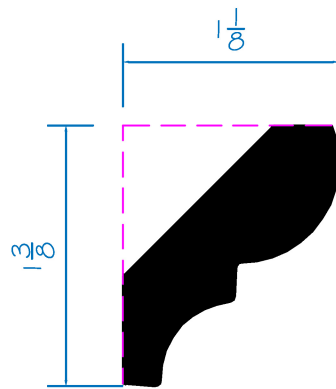

DM  
DURATION<sup>®</sup>  
MOULDING & MILLWORK

DSC-072 - 8 ft  
1/2" x 1-3/4"

**Cut. Fasten. Paint. Admire.**

DURATIONMillwork.com  
888-388-7852  
info@durationmillwork.com