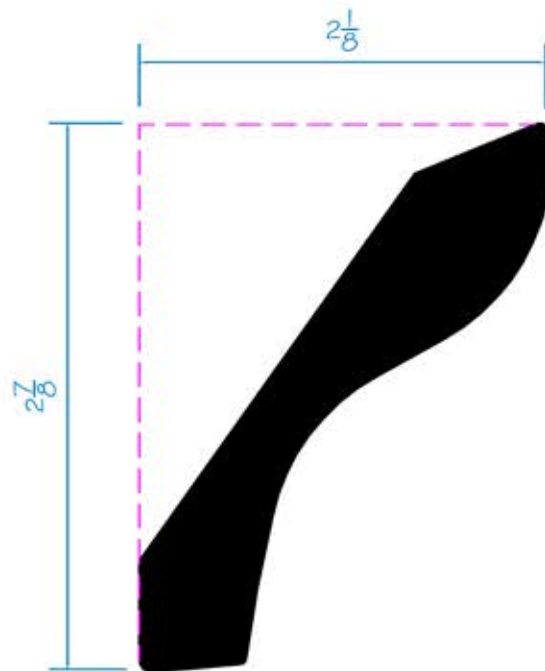

DM
DURATION[®]
MOULDING & MILLWORK

DSC-004 - 16 ft
13/16" x 3-9/16"

Cut. Fasten. Paint. Admire.

DURATIONMillwork.com
888-388-7852
info@durationmillwork.com