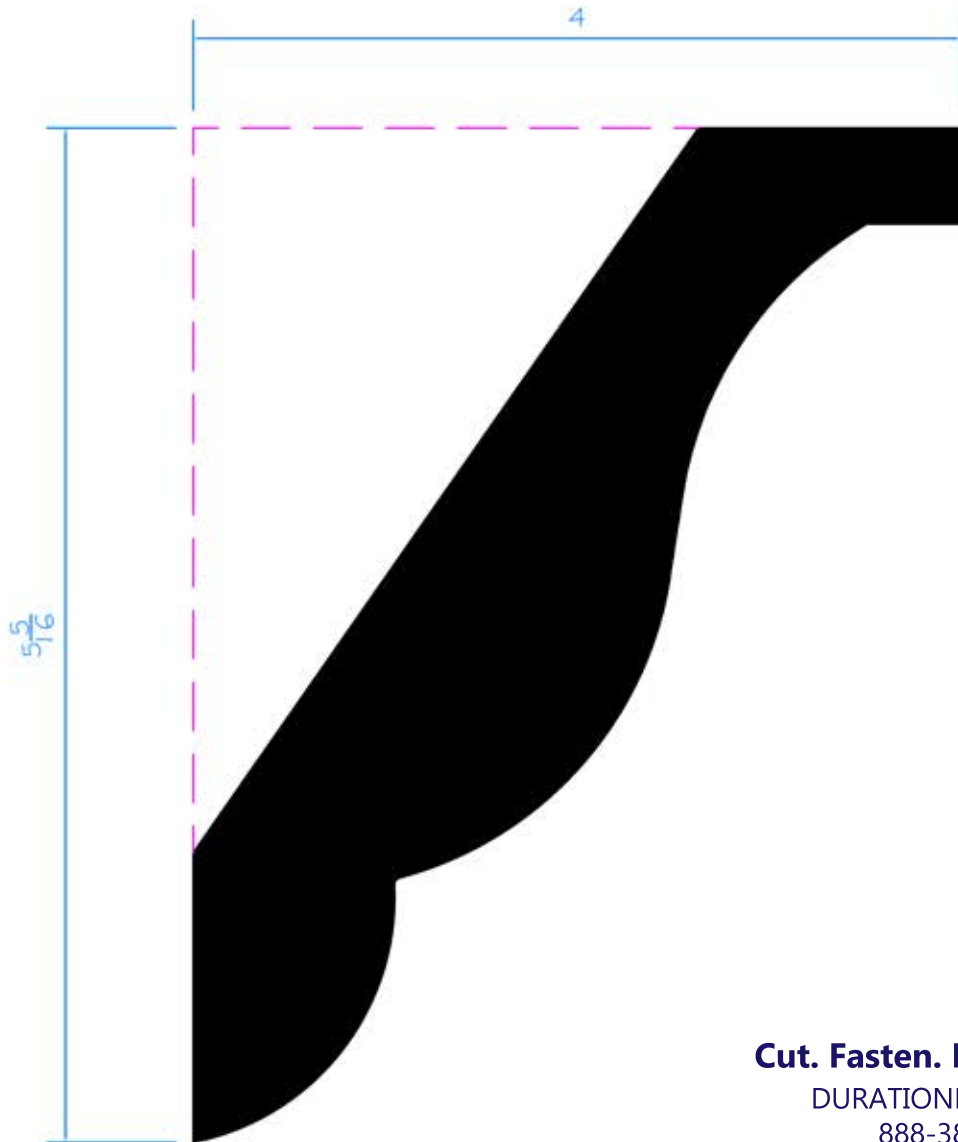

DSC-653- 16 ft
1-3/8" x 6-5/8"

Cut. Fasten. Paint. Admire.
DURATIONMillwork.com
888-388-7852
info@durationmillwork.com