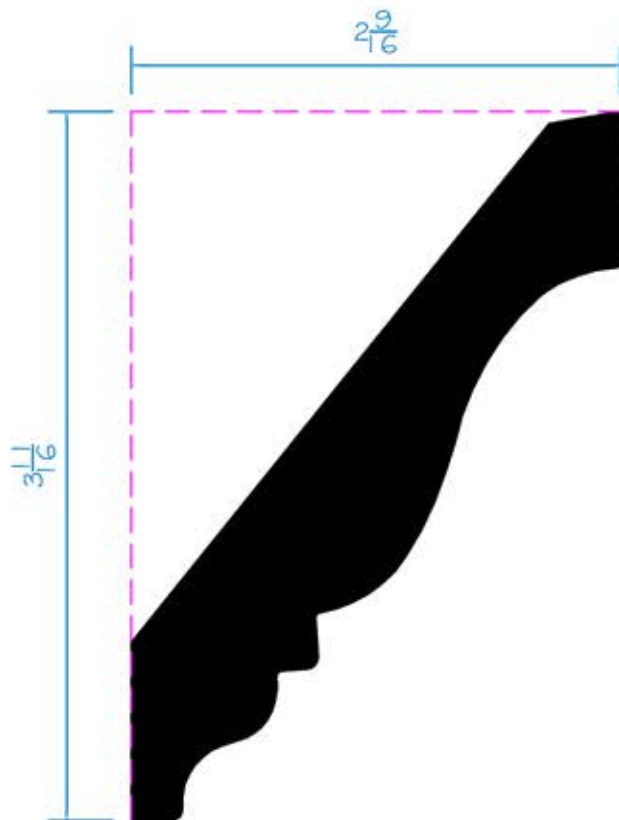

DM
DM
DURATION®
MOULDING & MILLWORK

DSC-178 - 16 ft
13/16" x 4-1/2"

Cut. Fasten. Paint. Admire.

DURATIONMillwork.com
888-388-7852
info@durationmillwork.com