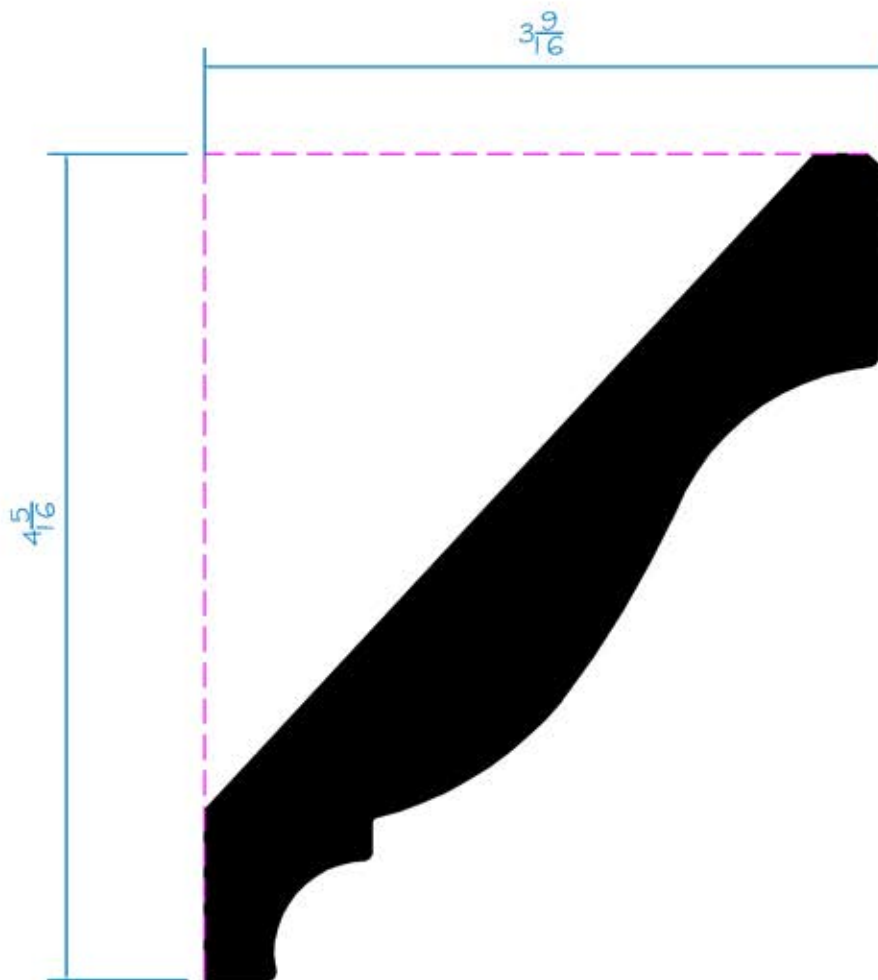

DM
DURATION[®]
MOULDING & MILLWORK

DSC-240 - 16 ft

15/16" x 5-1/2"

Cut. Fasten. Paint. Admire.

DURATIONMillwork.com
888-388-7852
info@durationmillwork.com