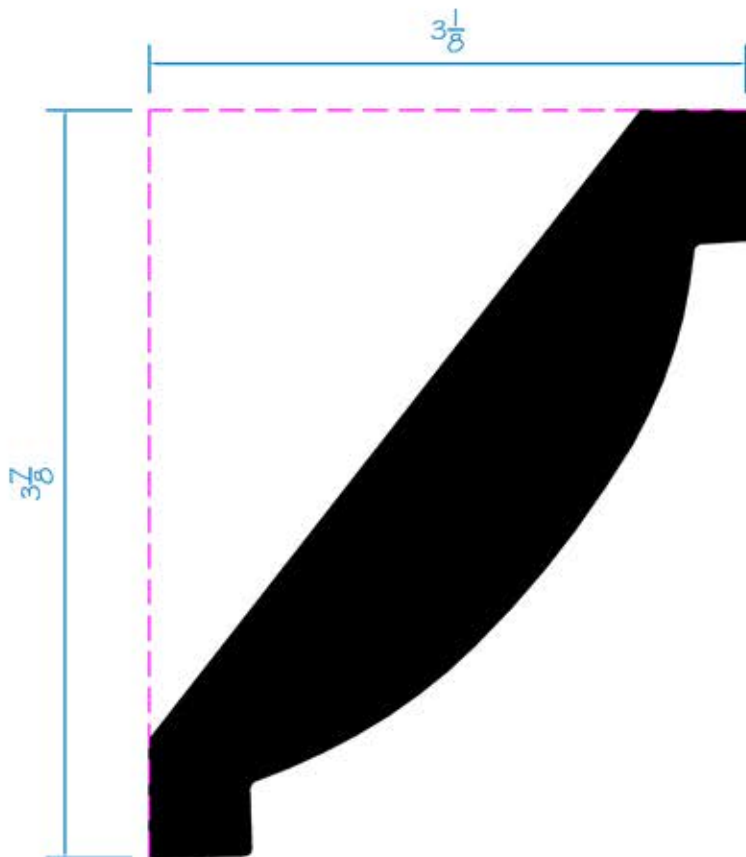

DM
DM
DURATION®
MOULDING & MILLWORK

DSC-183 - 16 ft
1-1/16" x 5"

Cut. Fasten. Paint. Admire.

DURATIONMillwork.com
888-388-7852
info@durationmillwork.com