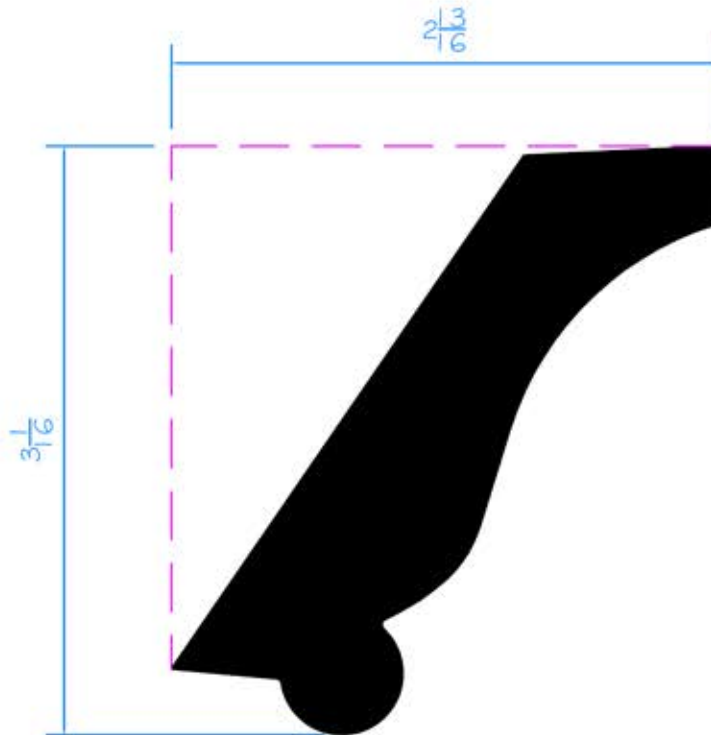

**DM**  
**DURATION**<sup>®</sup>  
MOULDING & MILLWORK

DSC-662- 16 ft  
1-1/16" x 3-7/8"

**Cut. Fasten. Paint. Admire.**

DURATIONMillwork.com

888-388-7852

info@durationmillwork.com