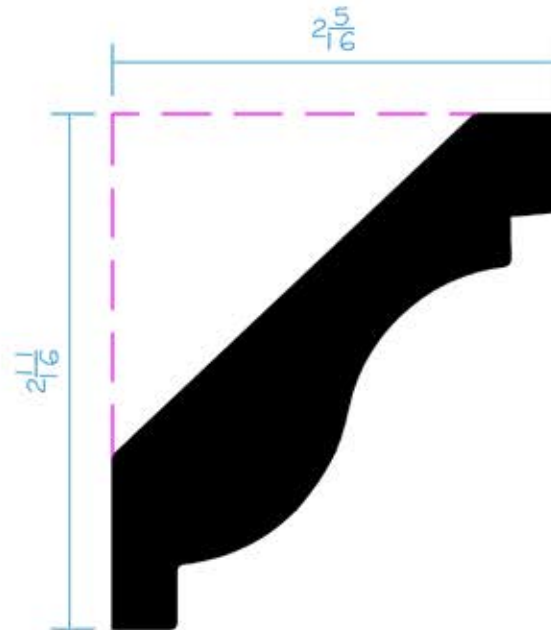

DM
DURATION[®]
MOULDING & MILLWORK

DSC-180 - 16 ft
7/8" x 3-1/2"

Cut. Fasten. Paint. Admire.

DURATIONMillwork.com
888-388-7852
info@durationmillwork.com