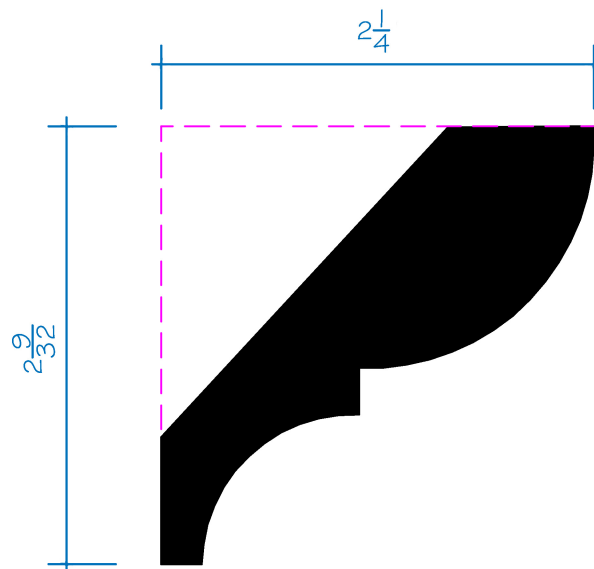

**DM**  
**DURATION**<sup>®</sup>  
MOULDING & MILLWORK

DSC-073 - 16 ft  
15/16" x 3-3/16"

**Cut. Fasten. Paint. Admire.**

DURATIONMillwork.com  
888-388-7852  
info@durationmillwork.com