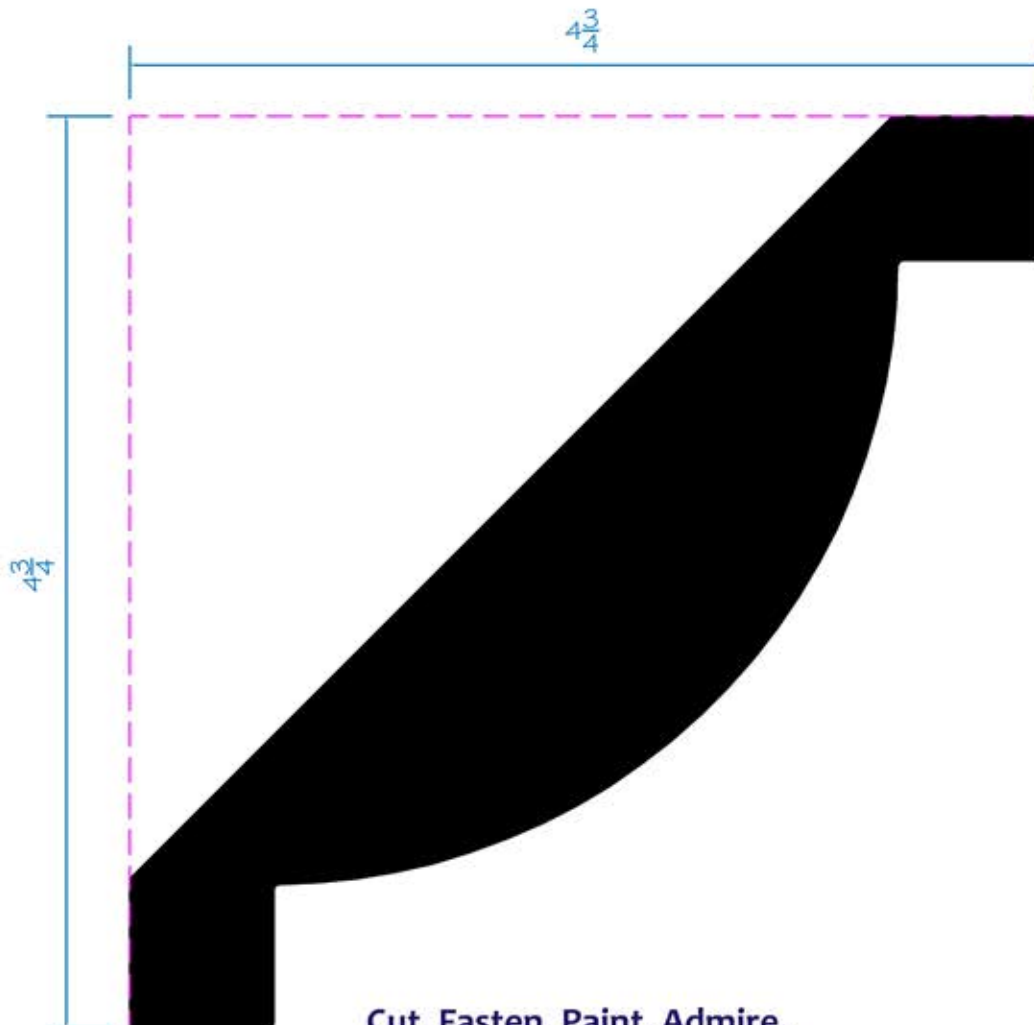

DM
DURATION[®]
MOULDING & MILLWORK

DSC-109 - 16 ft
1-7/16" x 6-11/16"

Cut. Fasten. Paint. Admire.

DURATIONMillwork.com
888-388-7852
info@durationmillwork.com