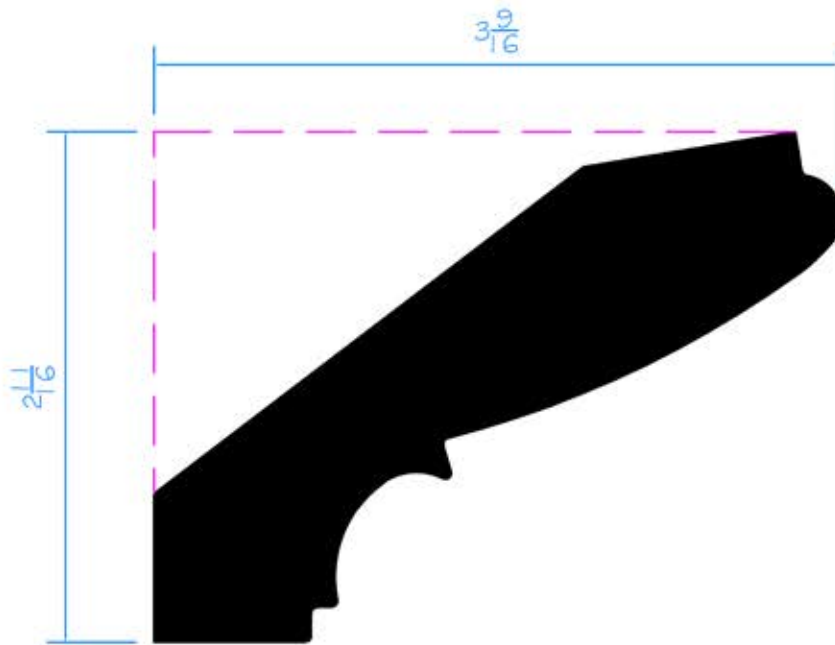

DM
DURATION[®]
MOULDING & MILLWORK

DSC-661- 16 ft
1-1/8" x 4-1/4"

Cut. Fasten. Paint. Admire.

DURATIONMillwork.com

888-388-7852

info@durationmillwork.com