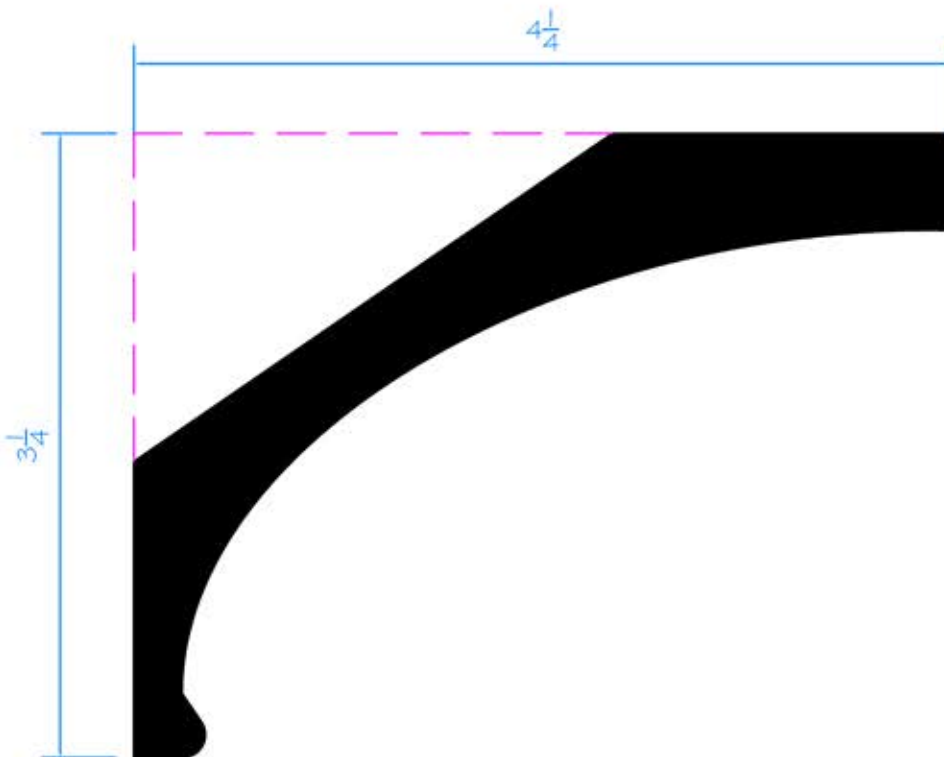

**DM**  
**DURATION**<sup>®</sup>  
MOULDING & MILLWORK

DSC-641- 16 ft  
1-7/16" x 5-3/8"

**Cut. Fasten. Paint. Admire.**

DURATIONMillwork.com  
888-388-7852  
info@durationmillwork.com