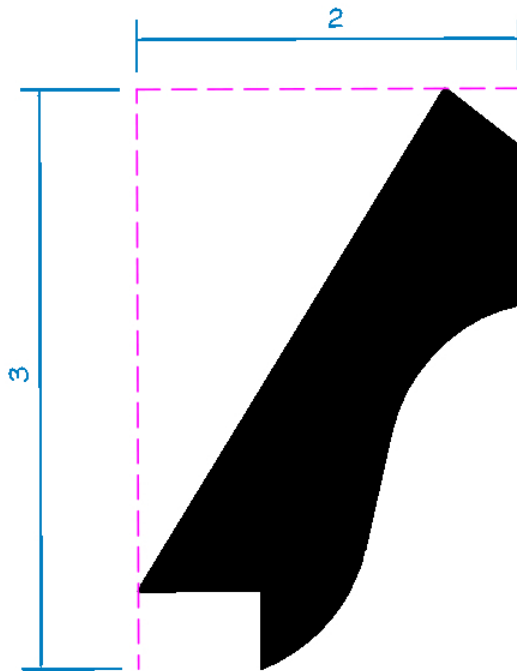

DM
DURATION[®]
MOULDING & MILLWORK

DSC-225 - 16 ft
15/16" x 3-1/16"

Cut. Fasten. Paint. Admire.

DURATIONMillwork.com
888-388-7852
info@durationmillwork.com