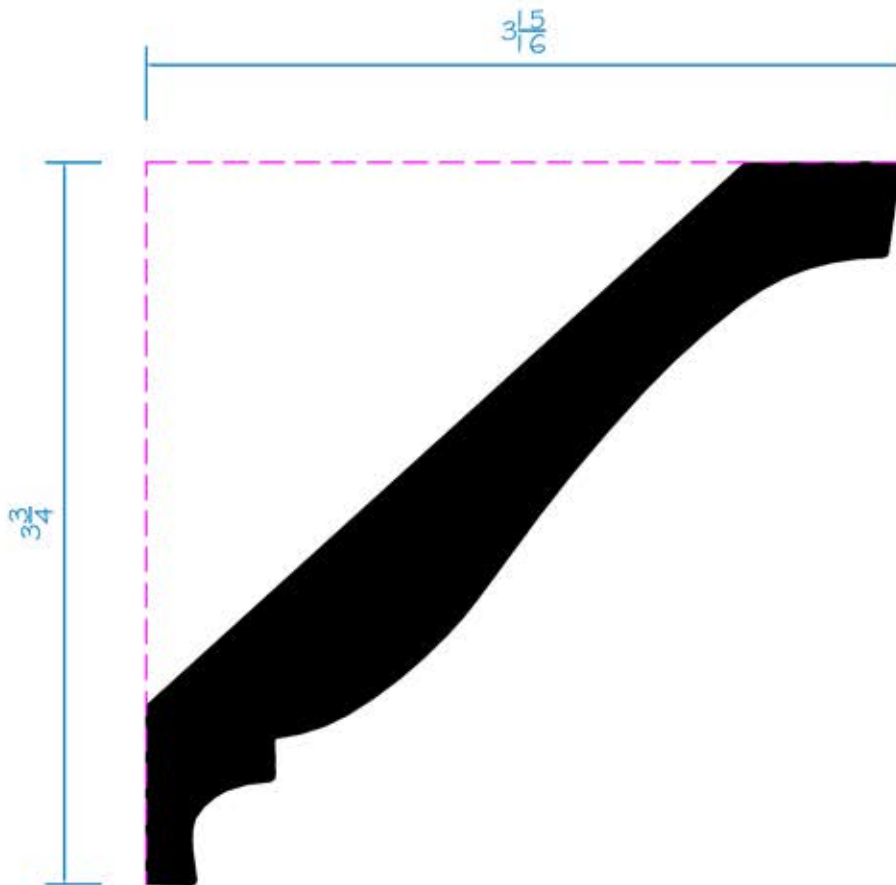

DM  
DM  
DURATION<sup>®</sup>  
MOULDING & MILLWORK

DSC-166 - 16 ft

7/8" x 5-3/8"

**Cut. Fasten. Paint. Admire.**

DURATIONMillwork.com  
888-388-7852  
info@durationmillwork.com