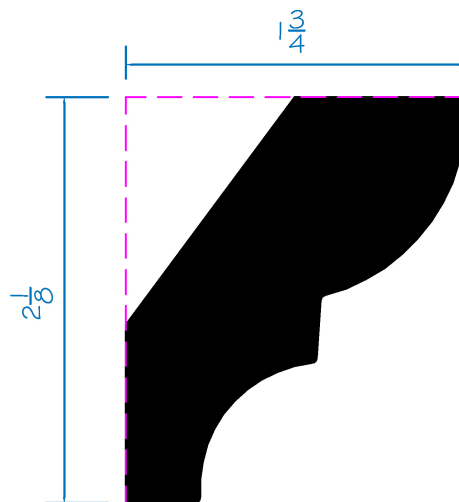

DM
DURATION[®]
MOULDING & MILLWORK

DSC-110 - 8 ft
15/16" x 2-3/4"

Cut. Fasten. Paint. Admire.

DURATIONMillwork.com
888-388-7852
info@durationmillwork.com