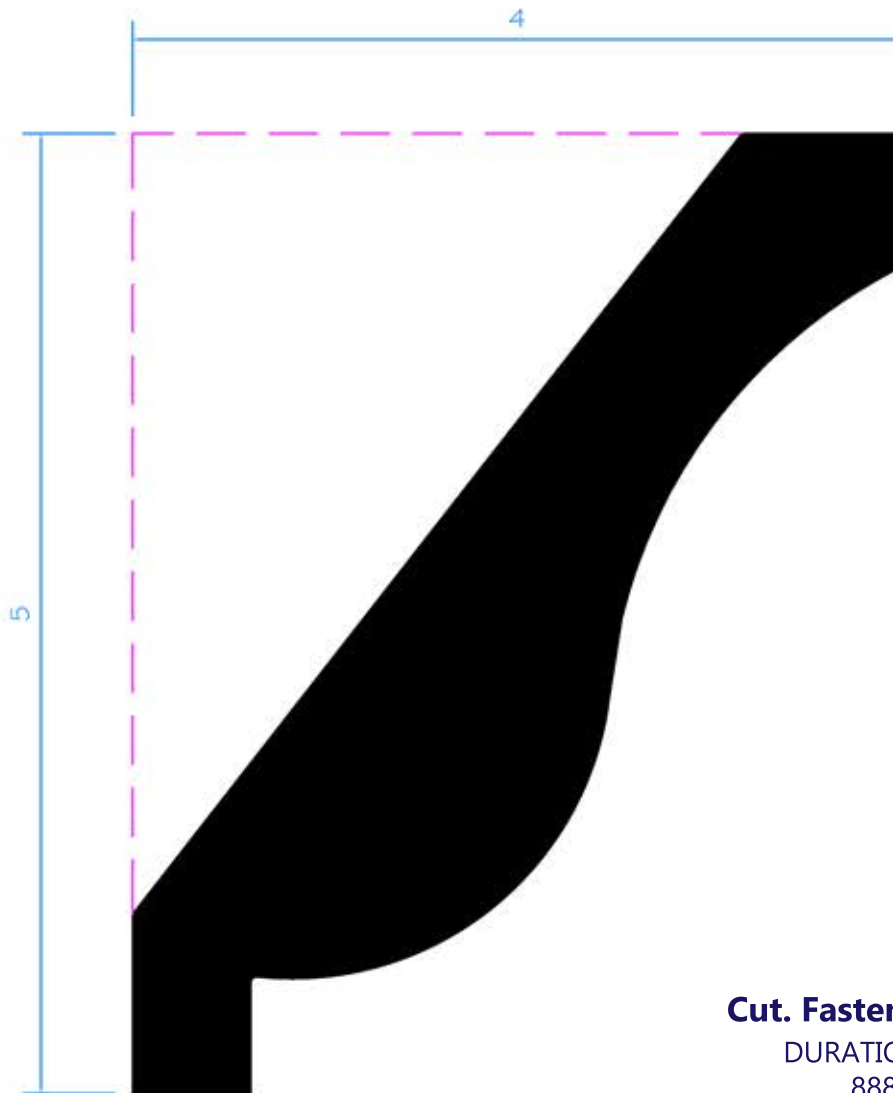

DMA
DURATION[®]
MOULDING & MILLWORK

DSC-640- 16 ft
1-7/16" x 6-3/8"

Cut. Fasten. Paint. Admire.

DURATIONMillwork.com

888-388-7852

info@durationmillwork.com