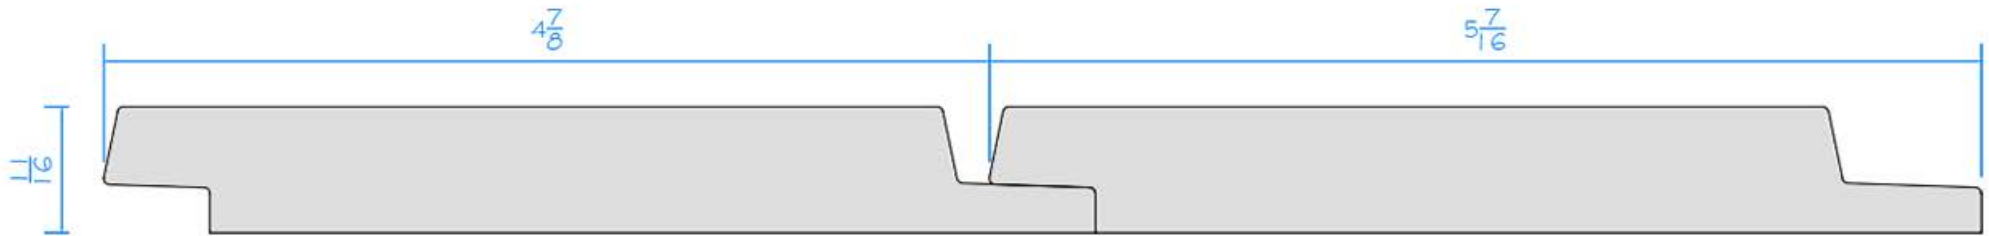

DSC-108V - 16 ft  
 11/16" x Varied Widths

Cut. Fasten. Paint. Admire.

\*Not to Scale

Nominal Size	Actual Thickness	Actual Width	Reveal
1 x 4	11/16"	3-7/16"	2-7/8"
1 x 6	11/16"	5-7/16"	4-7/8"
1 x 8	11/16"	7-3/16"	6-5/8"
1 x 10	11/16"	9-3/16"	8-5/8"
1 x 12	11/16"	11-3/16"	10-5/8"

All Dimensions are +/- .03125

DSC-108V can be produced to desired width.  
 Reveal will be 9/16" less than actual overall width.  
 Table shows nominal size dimensions.