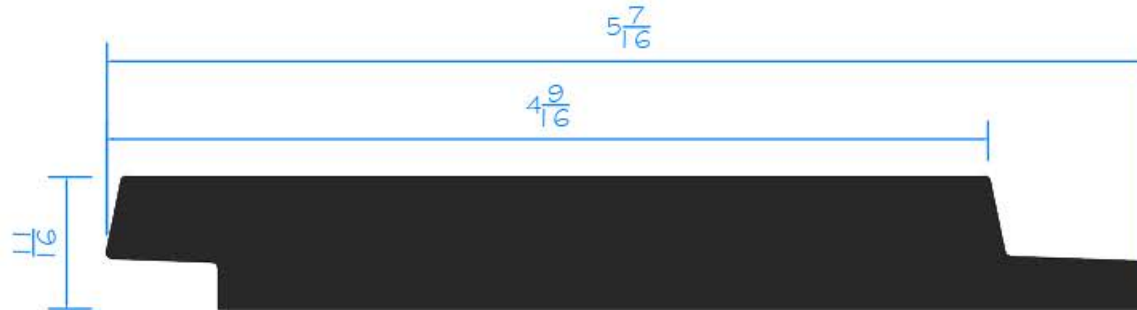

DSC-108V - 16 ft  
 11/16" x Varied Widths

Cut. Fasten. Paint. Admire.

\*Not to Scale

Nominal Size	Actual Thickness	Actual Width	Reveal
1 x 4	11/16"	3-7/16"	2-7/8"
1 x 6	11/16"	5-7/16"	4-7/8"
1 x 8	11/16"	7-3/16"	6-5/8"
1 x 10	11/16"	9-3/16"	8-5/8"
1 x 12	11/16"	11-3/16"	10-5/8"

All Dimensions are +/- .03125

DSC-108V can be produced to desired width.  
 Reveal will be 9/16" less than actual overall width.  
 Table shows nominal size dimensions.