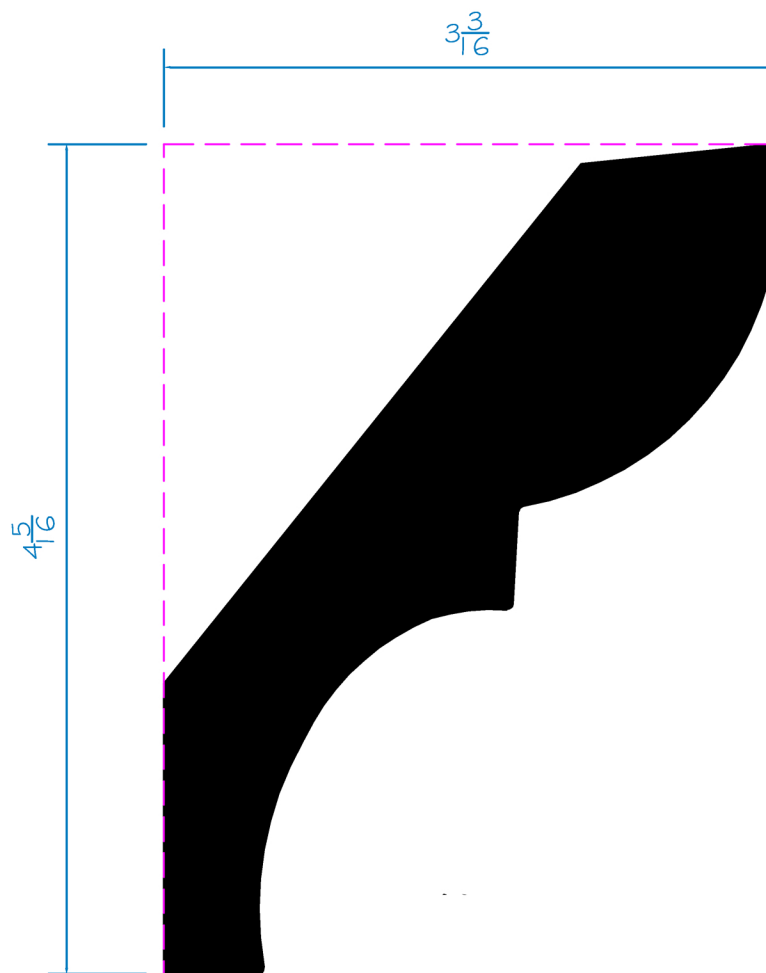

DM
DURATION[®]
MOULDING & MILLWORK

DSC-233 - 16 ft
1-5/16" x 5-3/8"

Cut. Fasten. Paint. Admire.

DURATIONMillwork.com
888-388-7852
info@durationmillwork.com