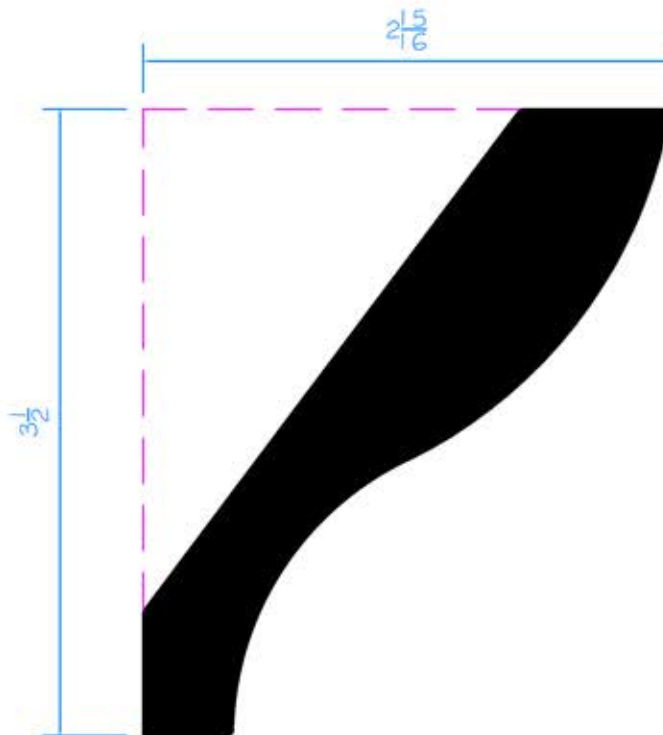

DM
DURATION[®]
MOULDING & MILLWORK

DSC-642- 16 ft
15/16" x 4-9/16"

Cut. Fasten. Paint. Admire.

DURATIONMillwork.com
888-388-7852
info@durationmillwork.com